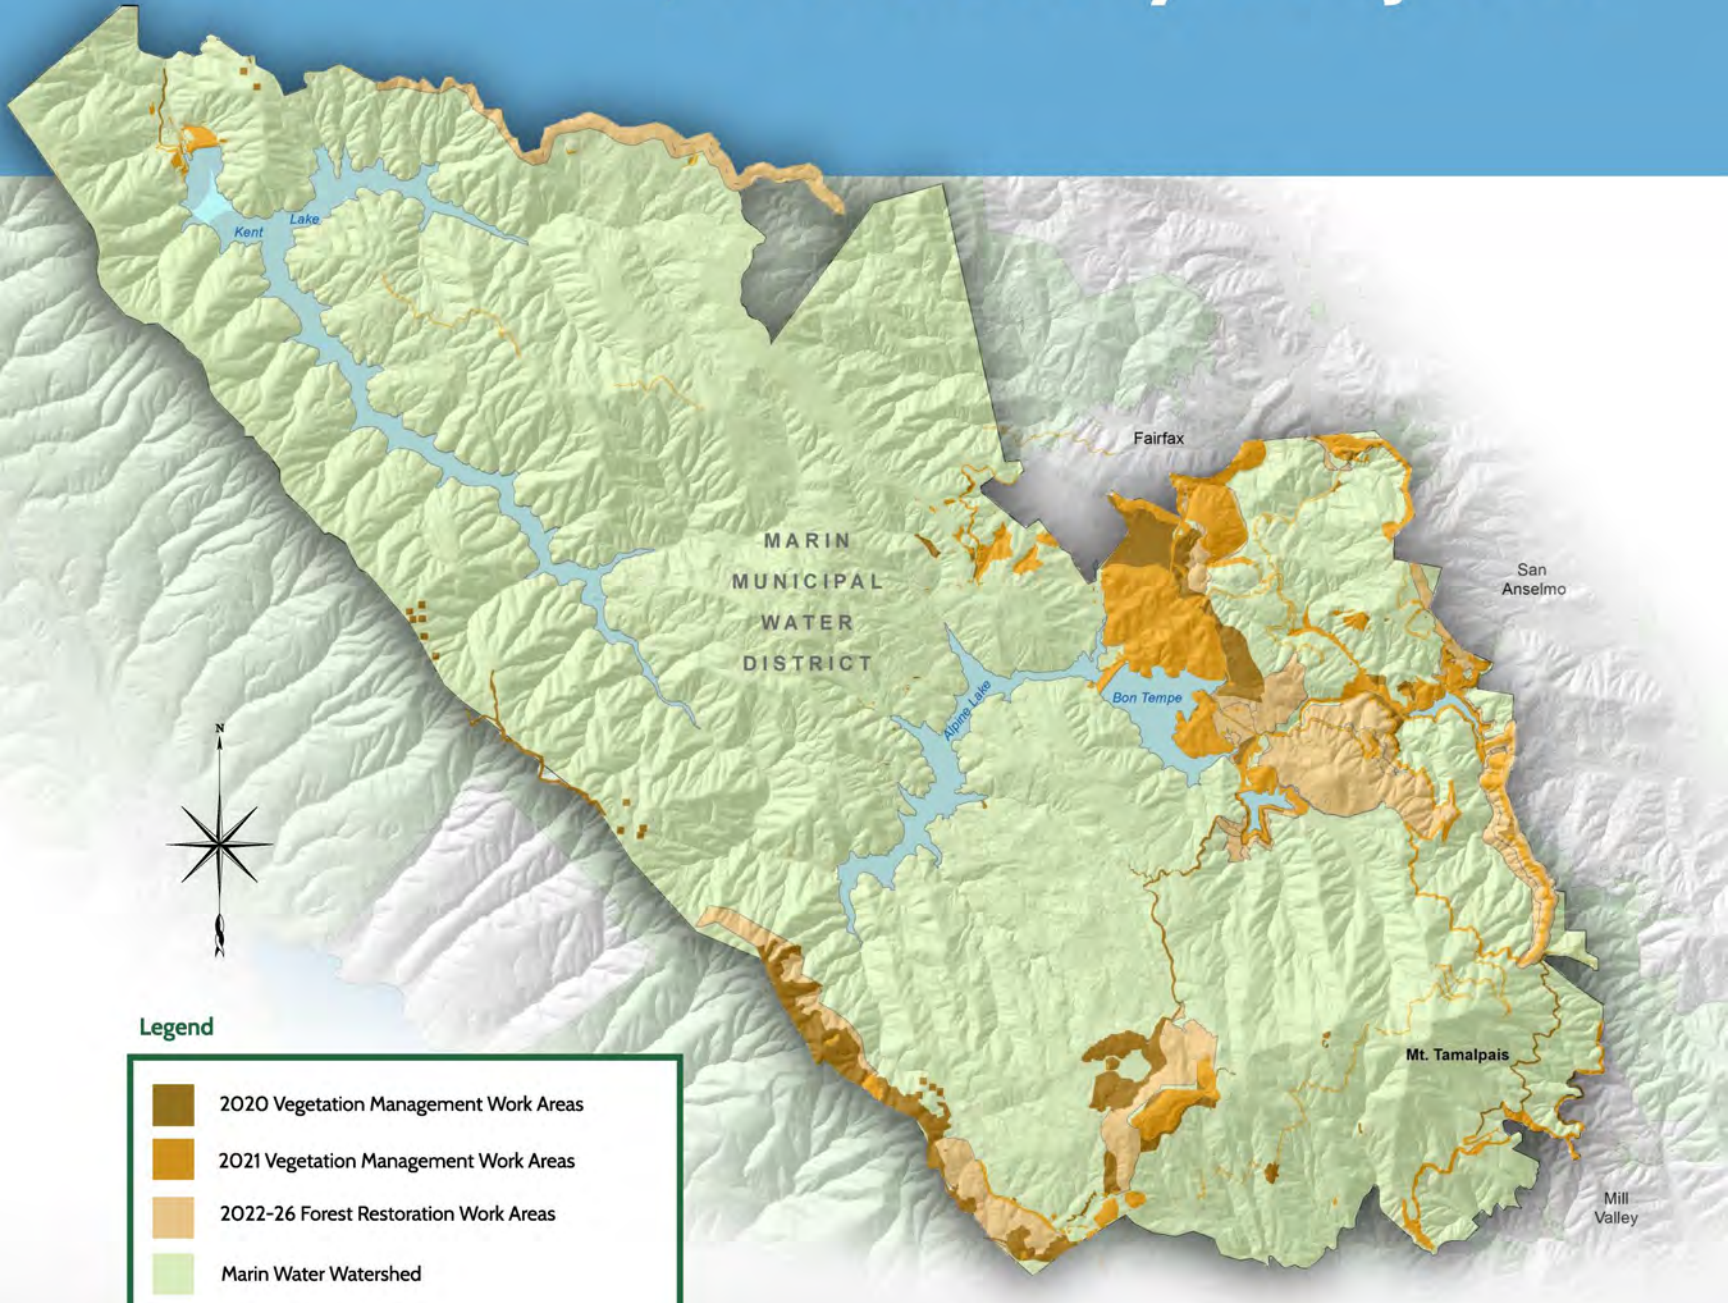

Watershed Wildfire Resiliency Projects

Legend

	2020 Vegetation Management Work Areas
	2021 Vegetation Management Work Areas
	2022-26 Forest Restoration Work Areas
	Marin Water Watershed
	Other Public Lands